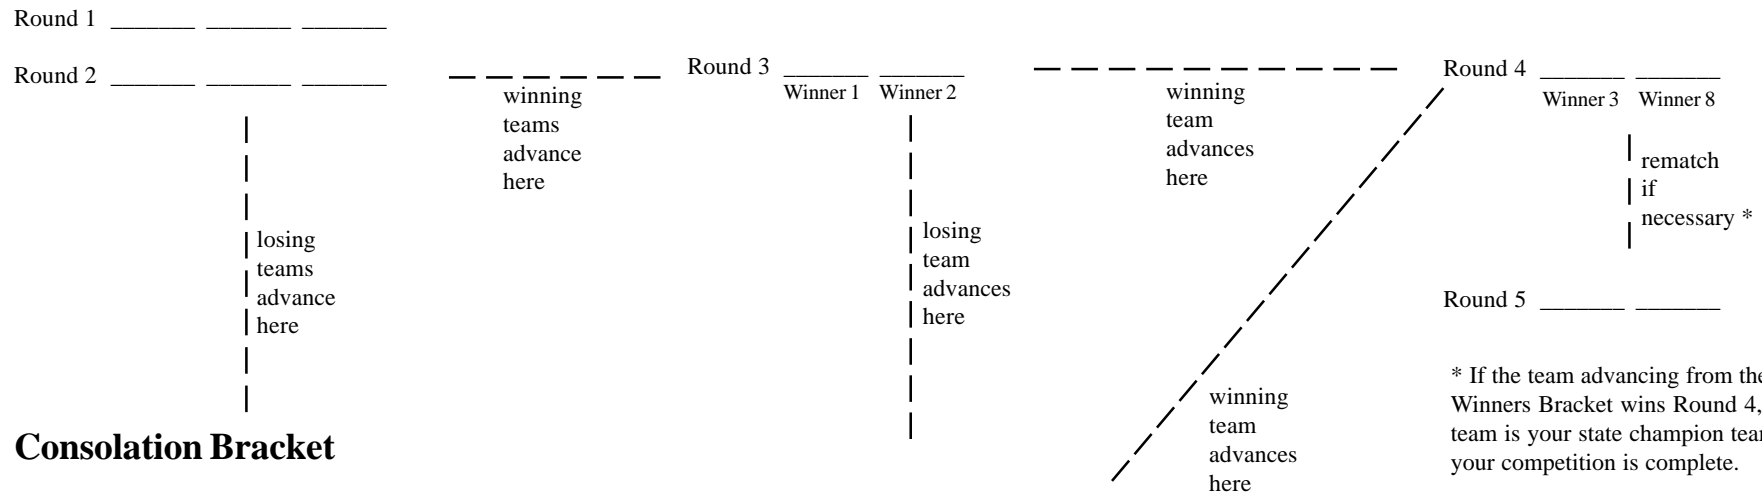

LifeSmarts

Double Elimination, 6 Teams

Winners Bracket

Consolation Bracket

* If the team advancing from the Winners Bracket wins Round 4, that team is your state champion team and your competition is complete.

You will need Round 5 as a rematch if the team advancing from the Winners Bracket loses Round 4. This is the team's first loss, and the team plays a rematch with the team that beat them.

Teams losing in rounds 6, 7, 8 have their second loss for the day and are done competing.