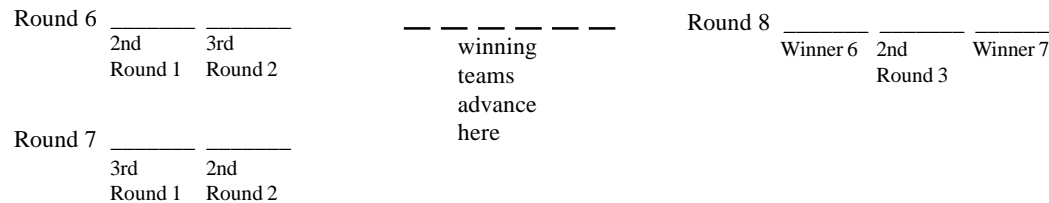

LifeSmarts

Double Elimination, 6 Teams

Winners Bracket

Consolation Bracket

* If the team advancing from the Winners Bracket wins Round 4, that team is your state champion team and your competition is complete.

You will need Round 5 as a rematch if the team advancing from the Winners Bracket loses Round 4. This is the team's first loss, and the team plays a rematch with the team that beat them.

Teams losing in rounds 6, 7, 8 have their second loss for the day and are done competing.