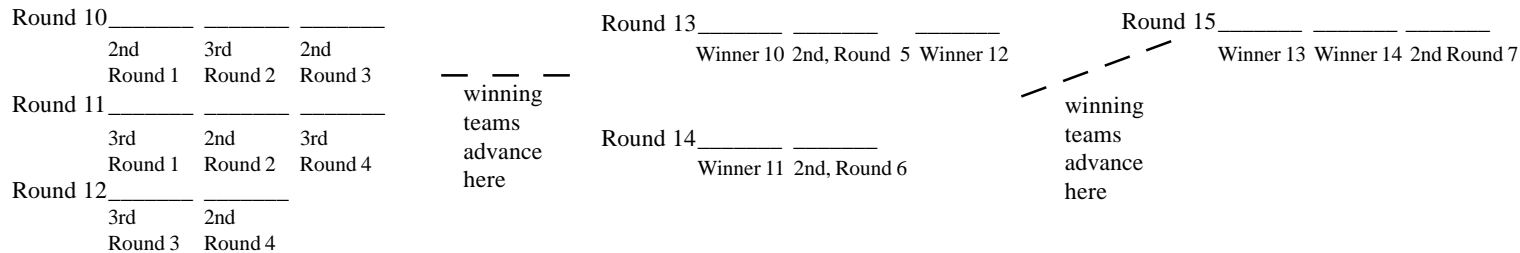

LifeSmarts

Double Elimination, 12 Teams

Winners Bracket

Consolation Bracket

* If the team advancing from the Winners Bracket wins Round 8, that team is your state champion team and your competition is complete.

You will need Round 9 as a rematch if the team advancing from the Winners Bracket loses Round 8. This is the team's first loss, and the team plays a rematch with the team that beat them.

Teams losing in rounds 10, 11, 12, 13, 14 and 15 have their second loss for the day and are done competing.