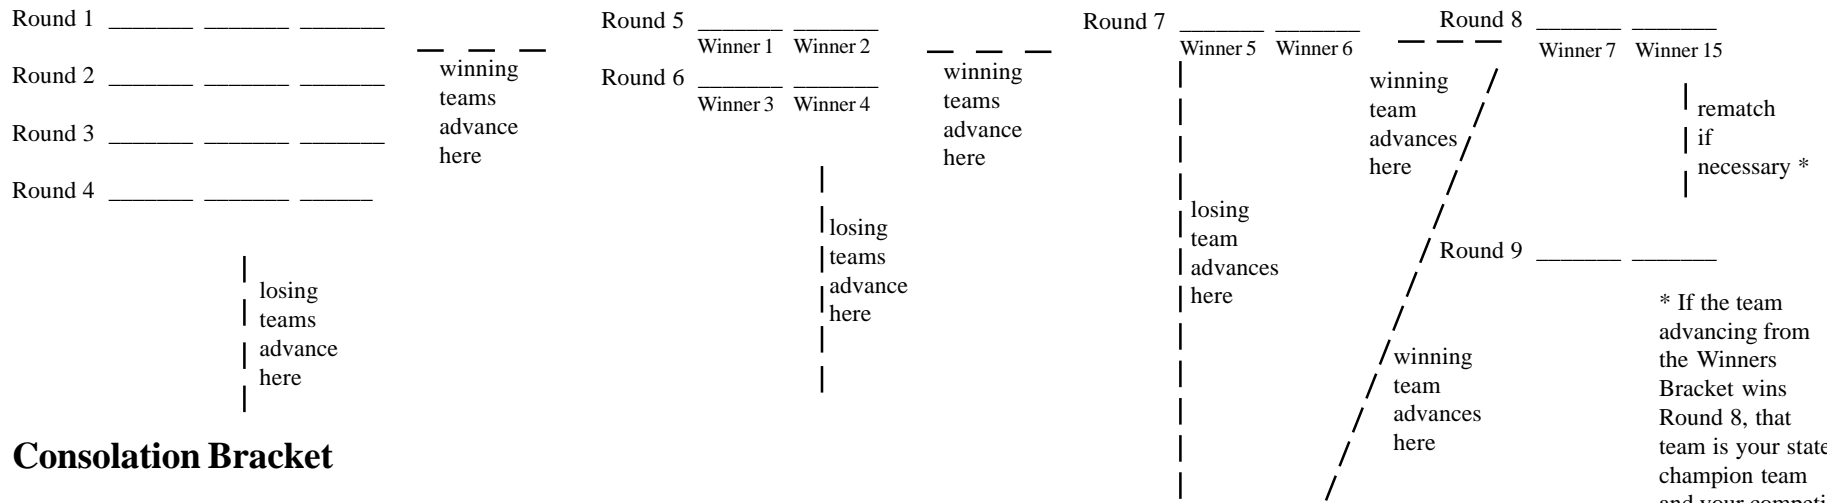

LifeSmarts

Double Elimination, 12 Teams

Winners Bracket

Consolation Bracket

* If the team advancing from the Winners Bracket wins Round 8, that team is your state champion team and your competition is complete.

You will need Round 9 as a rematch if the team advancing from the Winners Bracket loses Round 8. This is the team's first loss, and the team plays a rematch with the team that beat them.

Teams losing in rounds 10, 11, 12, 13, 14 and 15 have their second loss for the day and are done competing.

Have teams draw for their first placement of the day. After that, I prefer assigning teams to further competitions based on their standings. The assignments here are suggestions -- feel free to change these or have teams draw for each placement if you prefer.